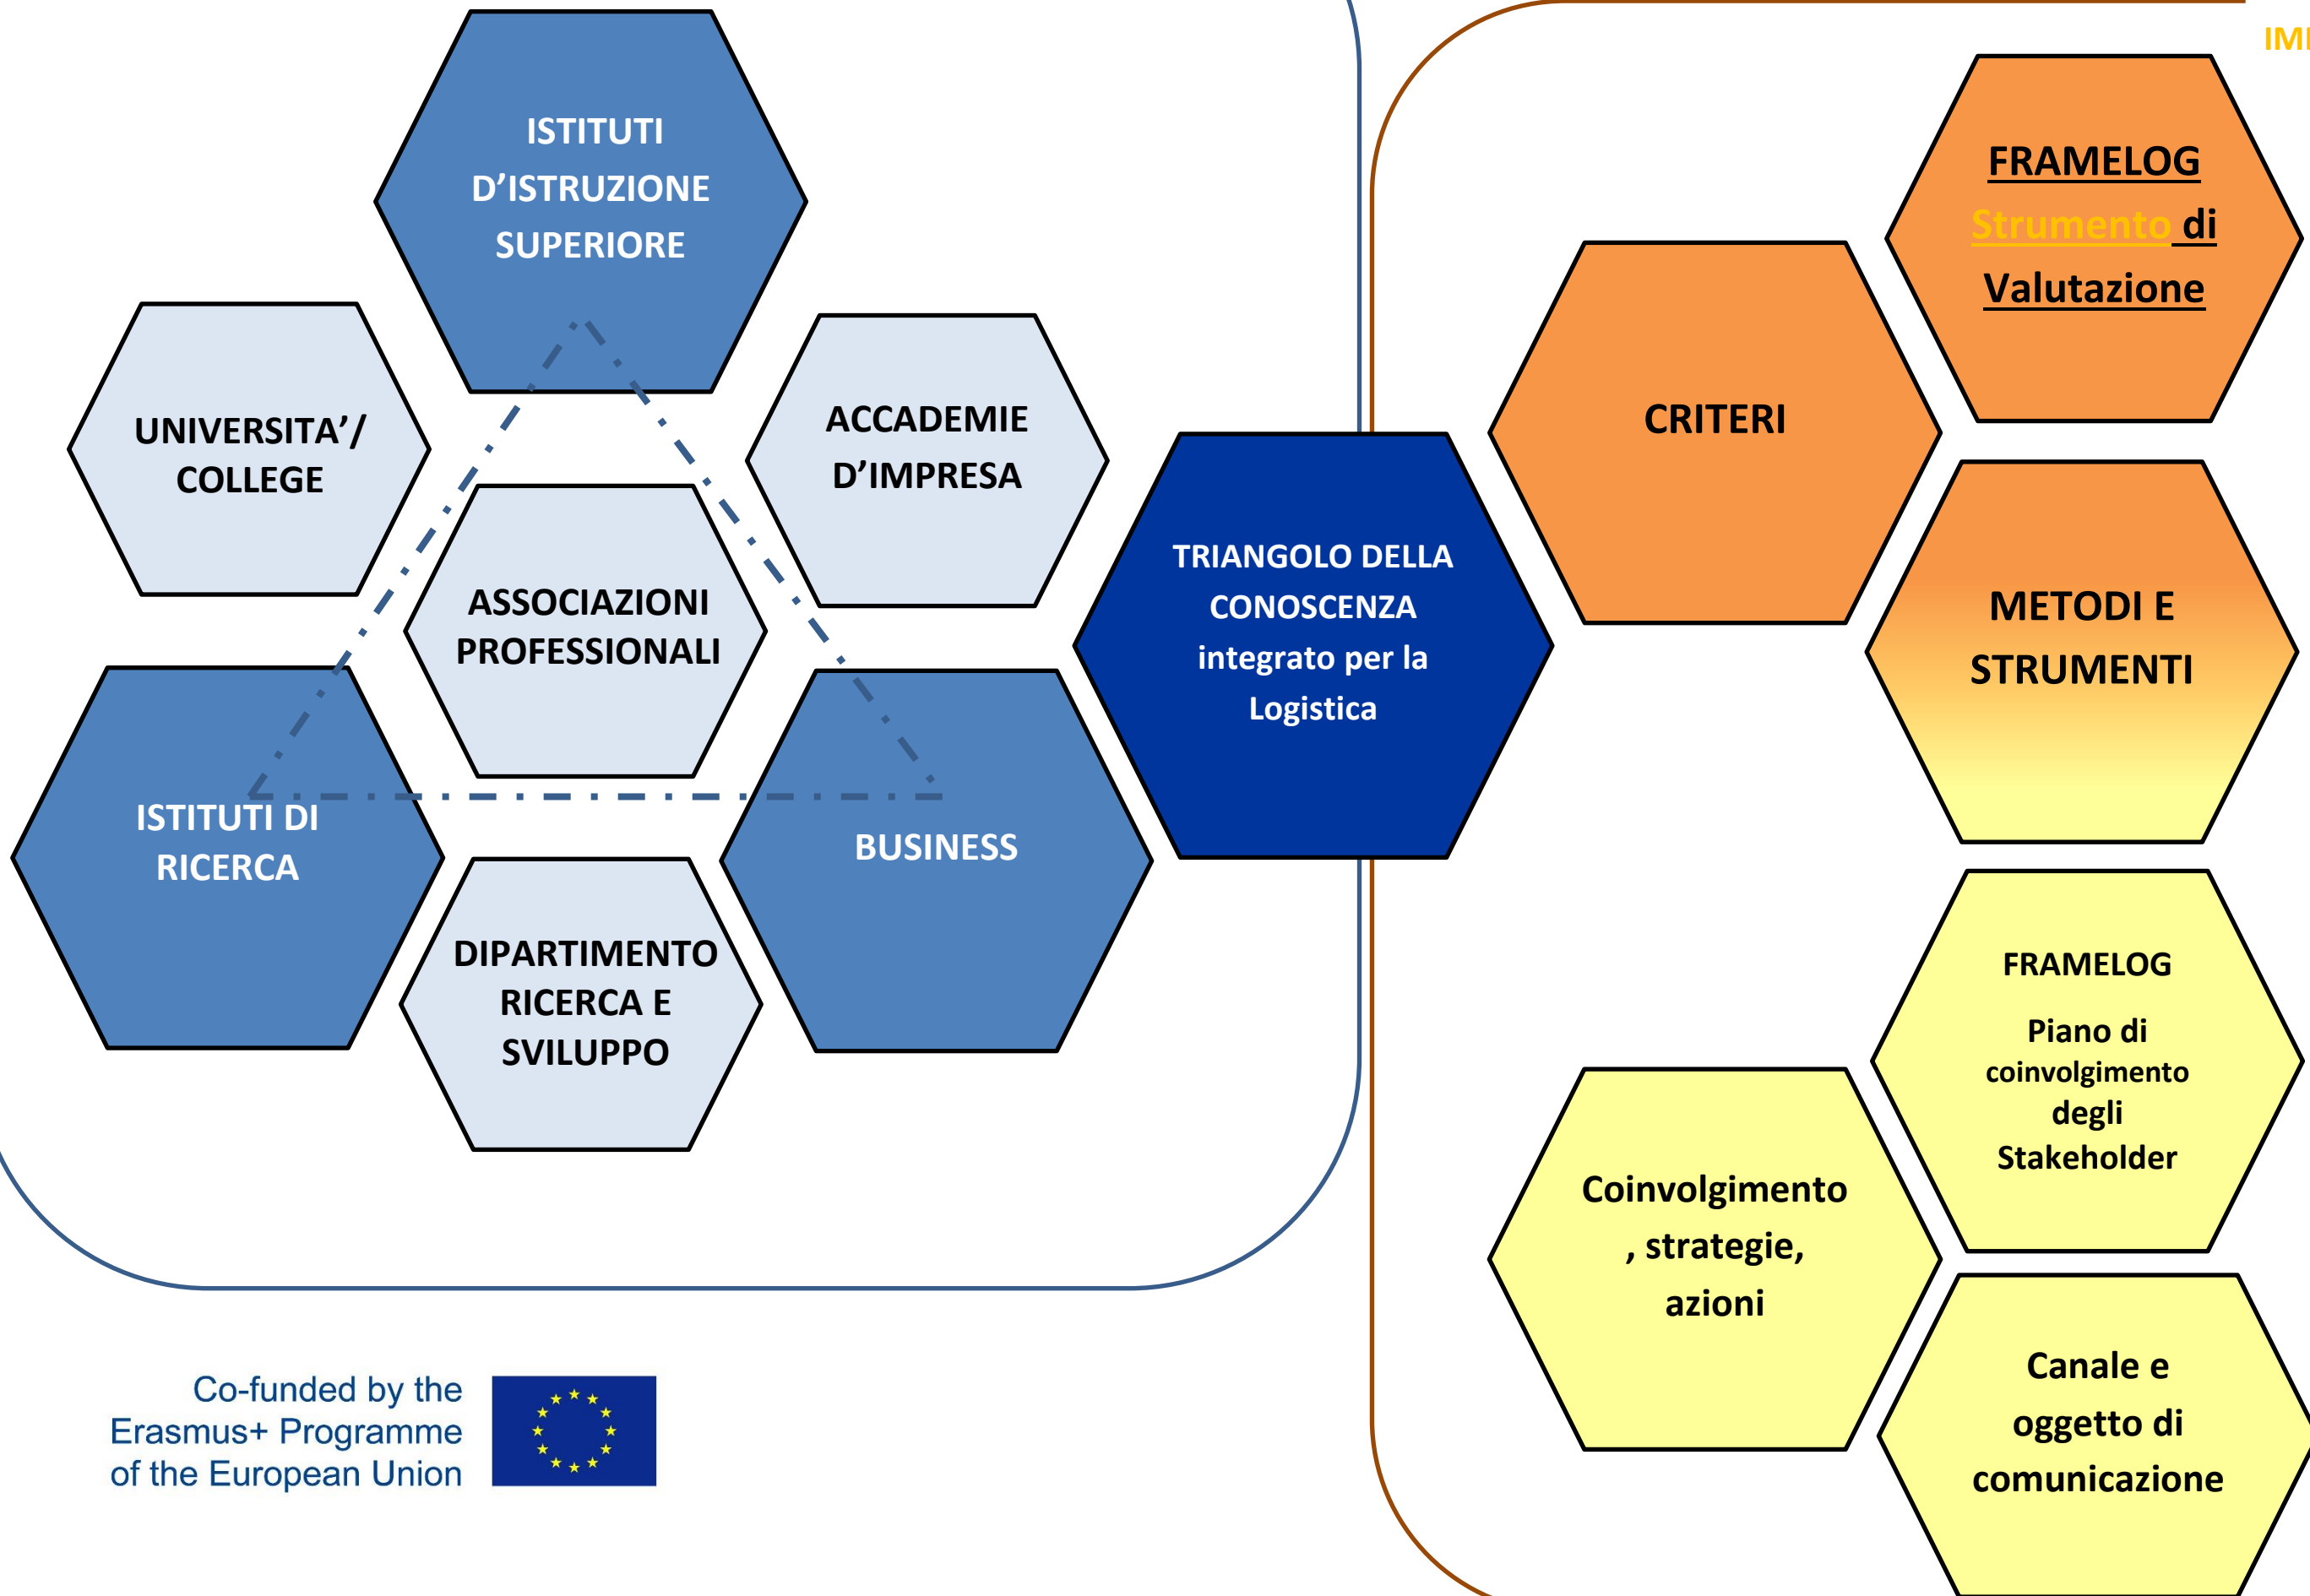

DEFINIZIONE

**FRAMELOG**

EVALUATION AND  
IMPLEMENTATION

Co-funded by the  
Erasmus+ Programme  
of the European Union